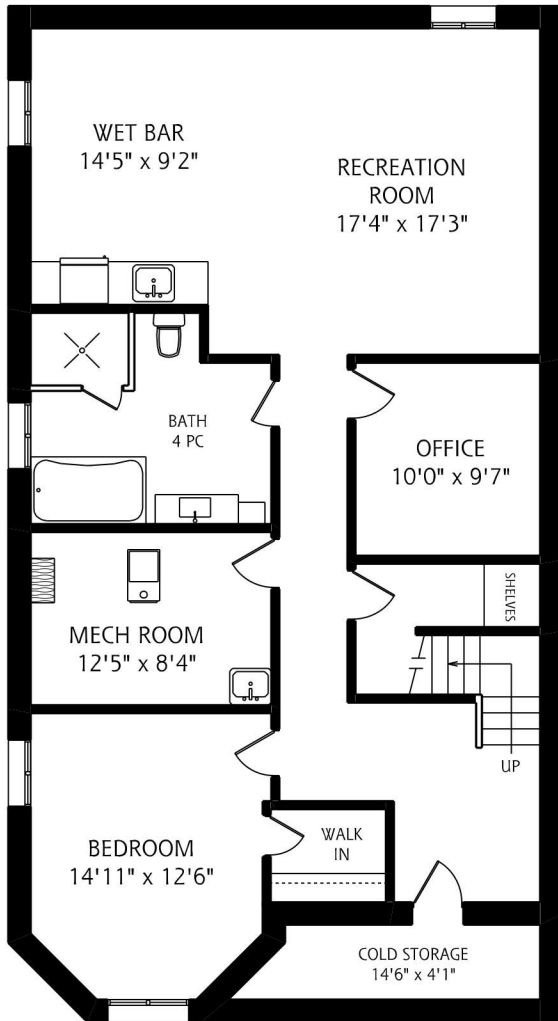

8 WESTROSE AVENUE

LOWER LEVEL
1,440 SQUARE FEET

MAIN FLOOR
1,440 SQUARE FEET

SECOND FLOOR
1,140 SQUARE FEET

ALL MEASUREMENTS SHOULD BE CONSIDERED APPROXIMATE