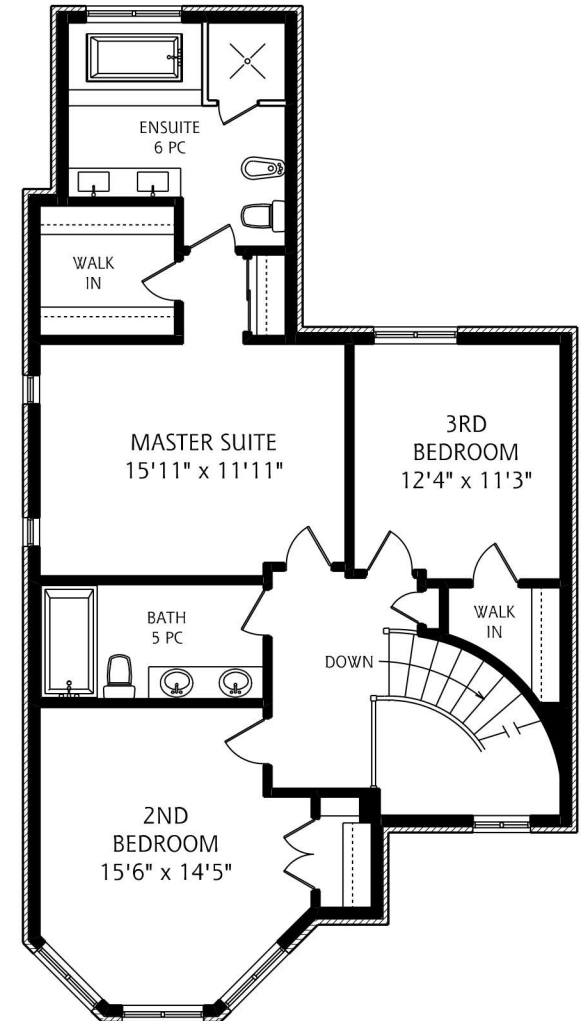

8 WESTROSE AVENUE

LOWER LEVEL
1,440 SQUARE FEET

MAIN FLOOR
1,440 SQUARE FEET

SECOND FLOOR
1,140 SQUARE FEET

ALL MEASUREMENTS SHOULD BE CONSIDERED APPROXIMATE