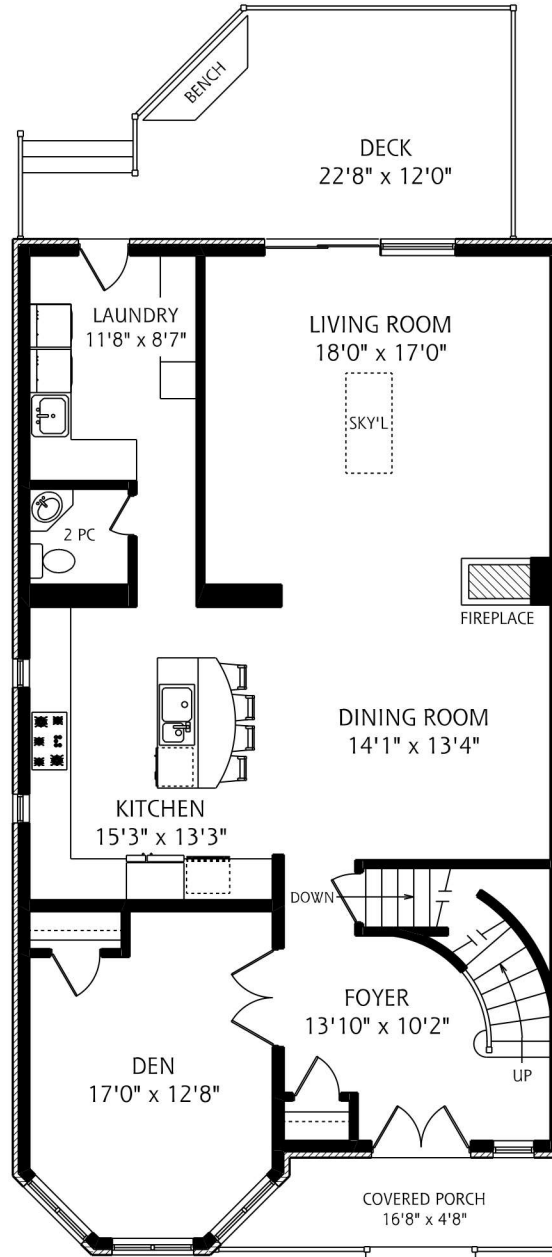

8 WESTROSE AVENUE

LOWER LEVEL
1,440 SQUARE FEET

MAIN FLOOR
1,440 SQUARE FEET

SECOND FLOOR
1,140 SQUARE FEET

ALL MEASUREMENTS SHOULD BE CONSIDERED APPROXIMATE