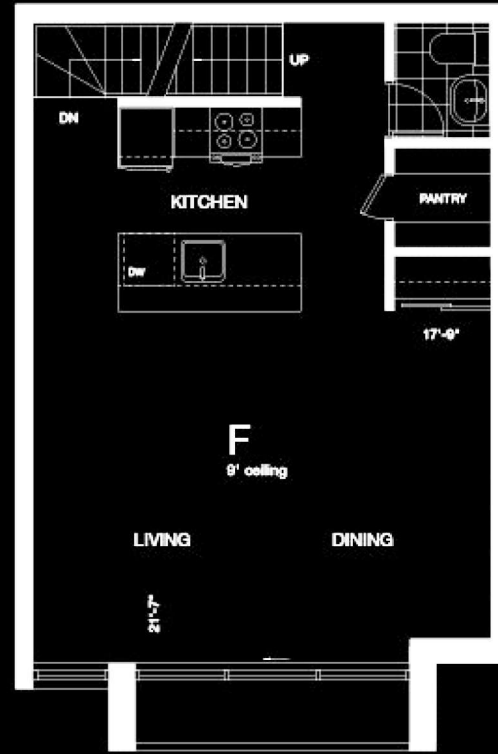

ROOF TERRACE

THIRD

SECOND

MAIN

441 JANE ST | THE MANTEL | UNIT F | **1133 SF**