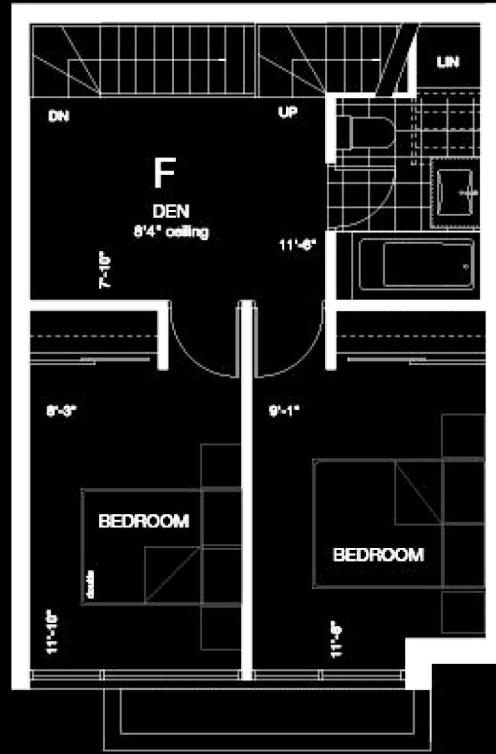

ROOF TERRACE

THIRD

SECOND

MAIN

441 JANE ST | THE MANTEL | UNIT F | **1133 SF**