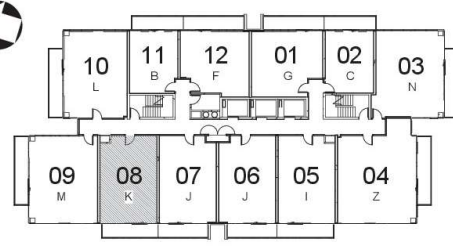

1 BEDROOM + DEN

5th Floor

6th - 26th Floor

All areas and stated room dimensions are approximate. Floor area measured in accordance with Tarion Warranty Corporation bulletin #22. Actual living area will vary from the stated floor area. The purchaser acknowledges that the actual unit purchased may be a reverse layout to the plan shown. Illustration is artist concept. E. & O. E.

* Outdoor area may vary per floor.