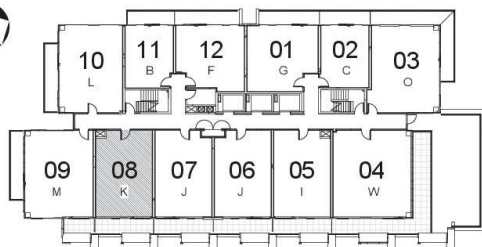

1 BEDROOM + DEN

5th Floor

6th - 26th Floor

All areas and stated room dimensions are approximate. Floor area measured in accordance with Tarion Warranty Corporation bulletin #22. Actual living area will vary from the stated floor area. The purchaser acknowledges that the actual unit purchased may be a reverse layout to the plan shown. Illustration is artist concept. E. & O. E.

* Outdoor area may vary per floor.